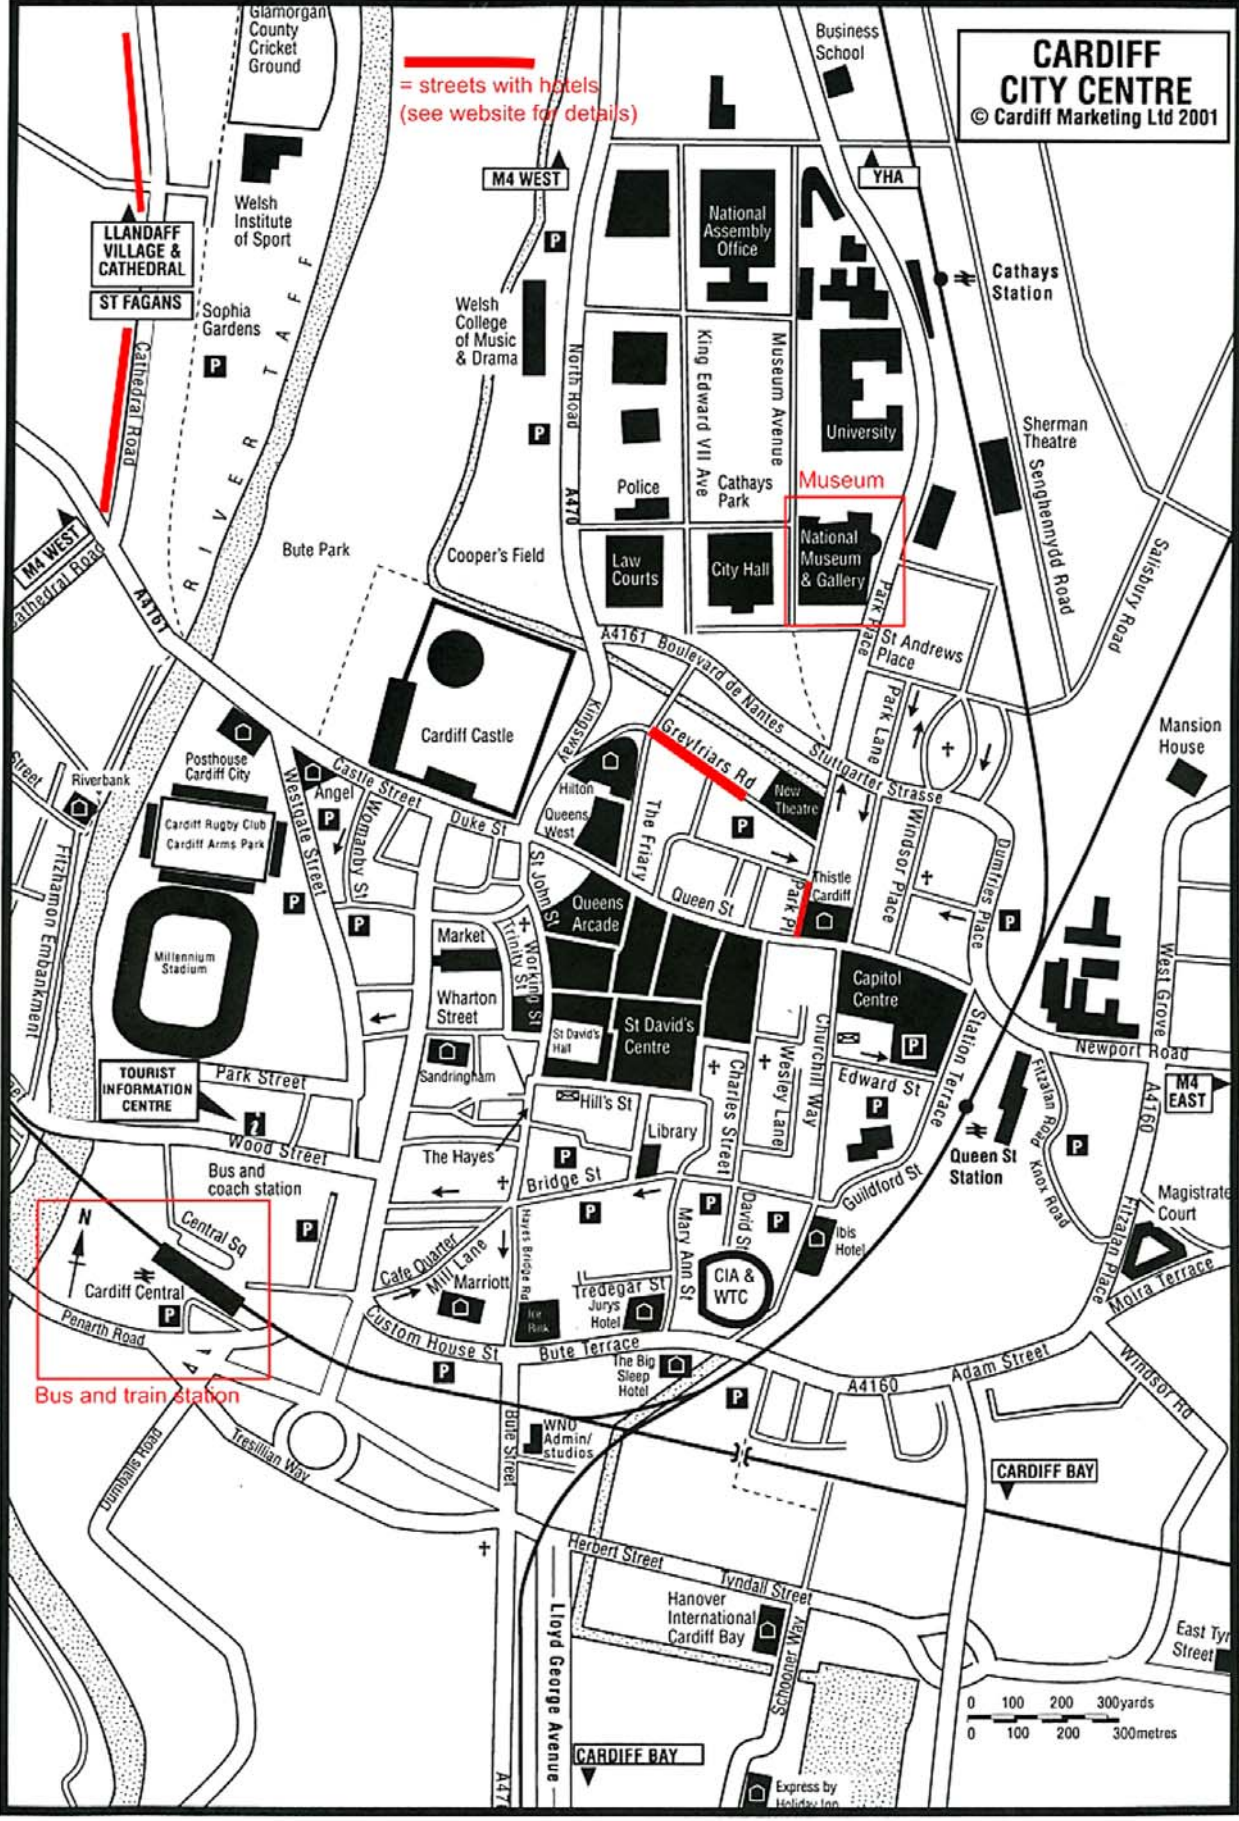

CARDIFF CITY CENTRE

© Cardiff Marketing Ltd 2001

= streets with hotels
(see website for details)

Bus and train station

0 100 200 300yards
0 100 200 300metres